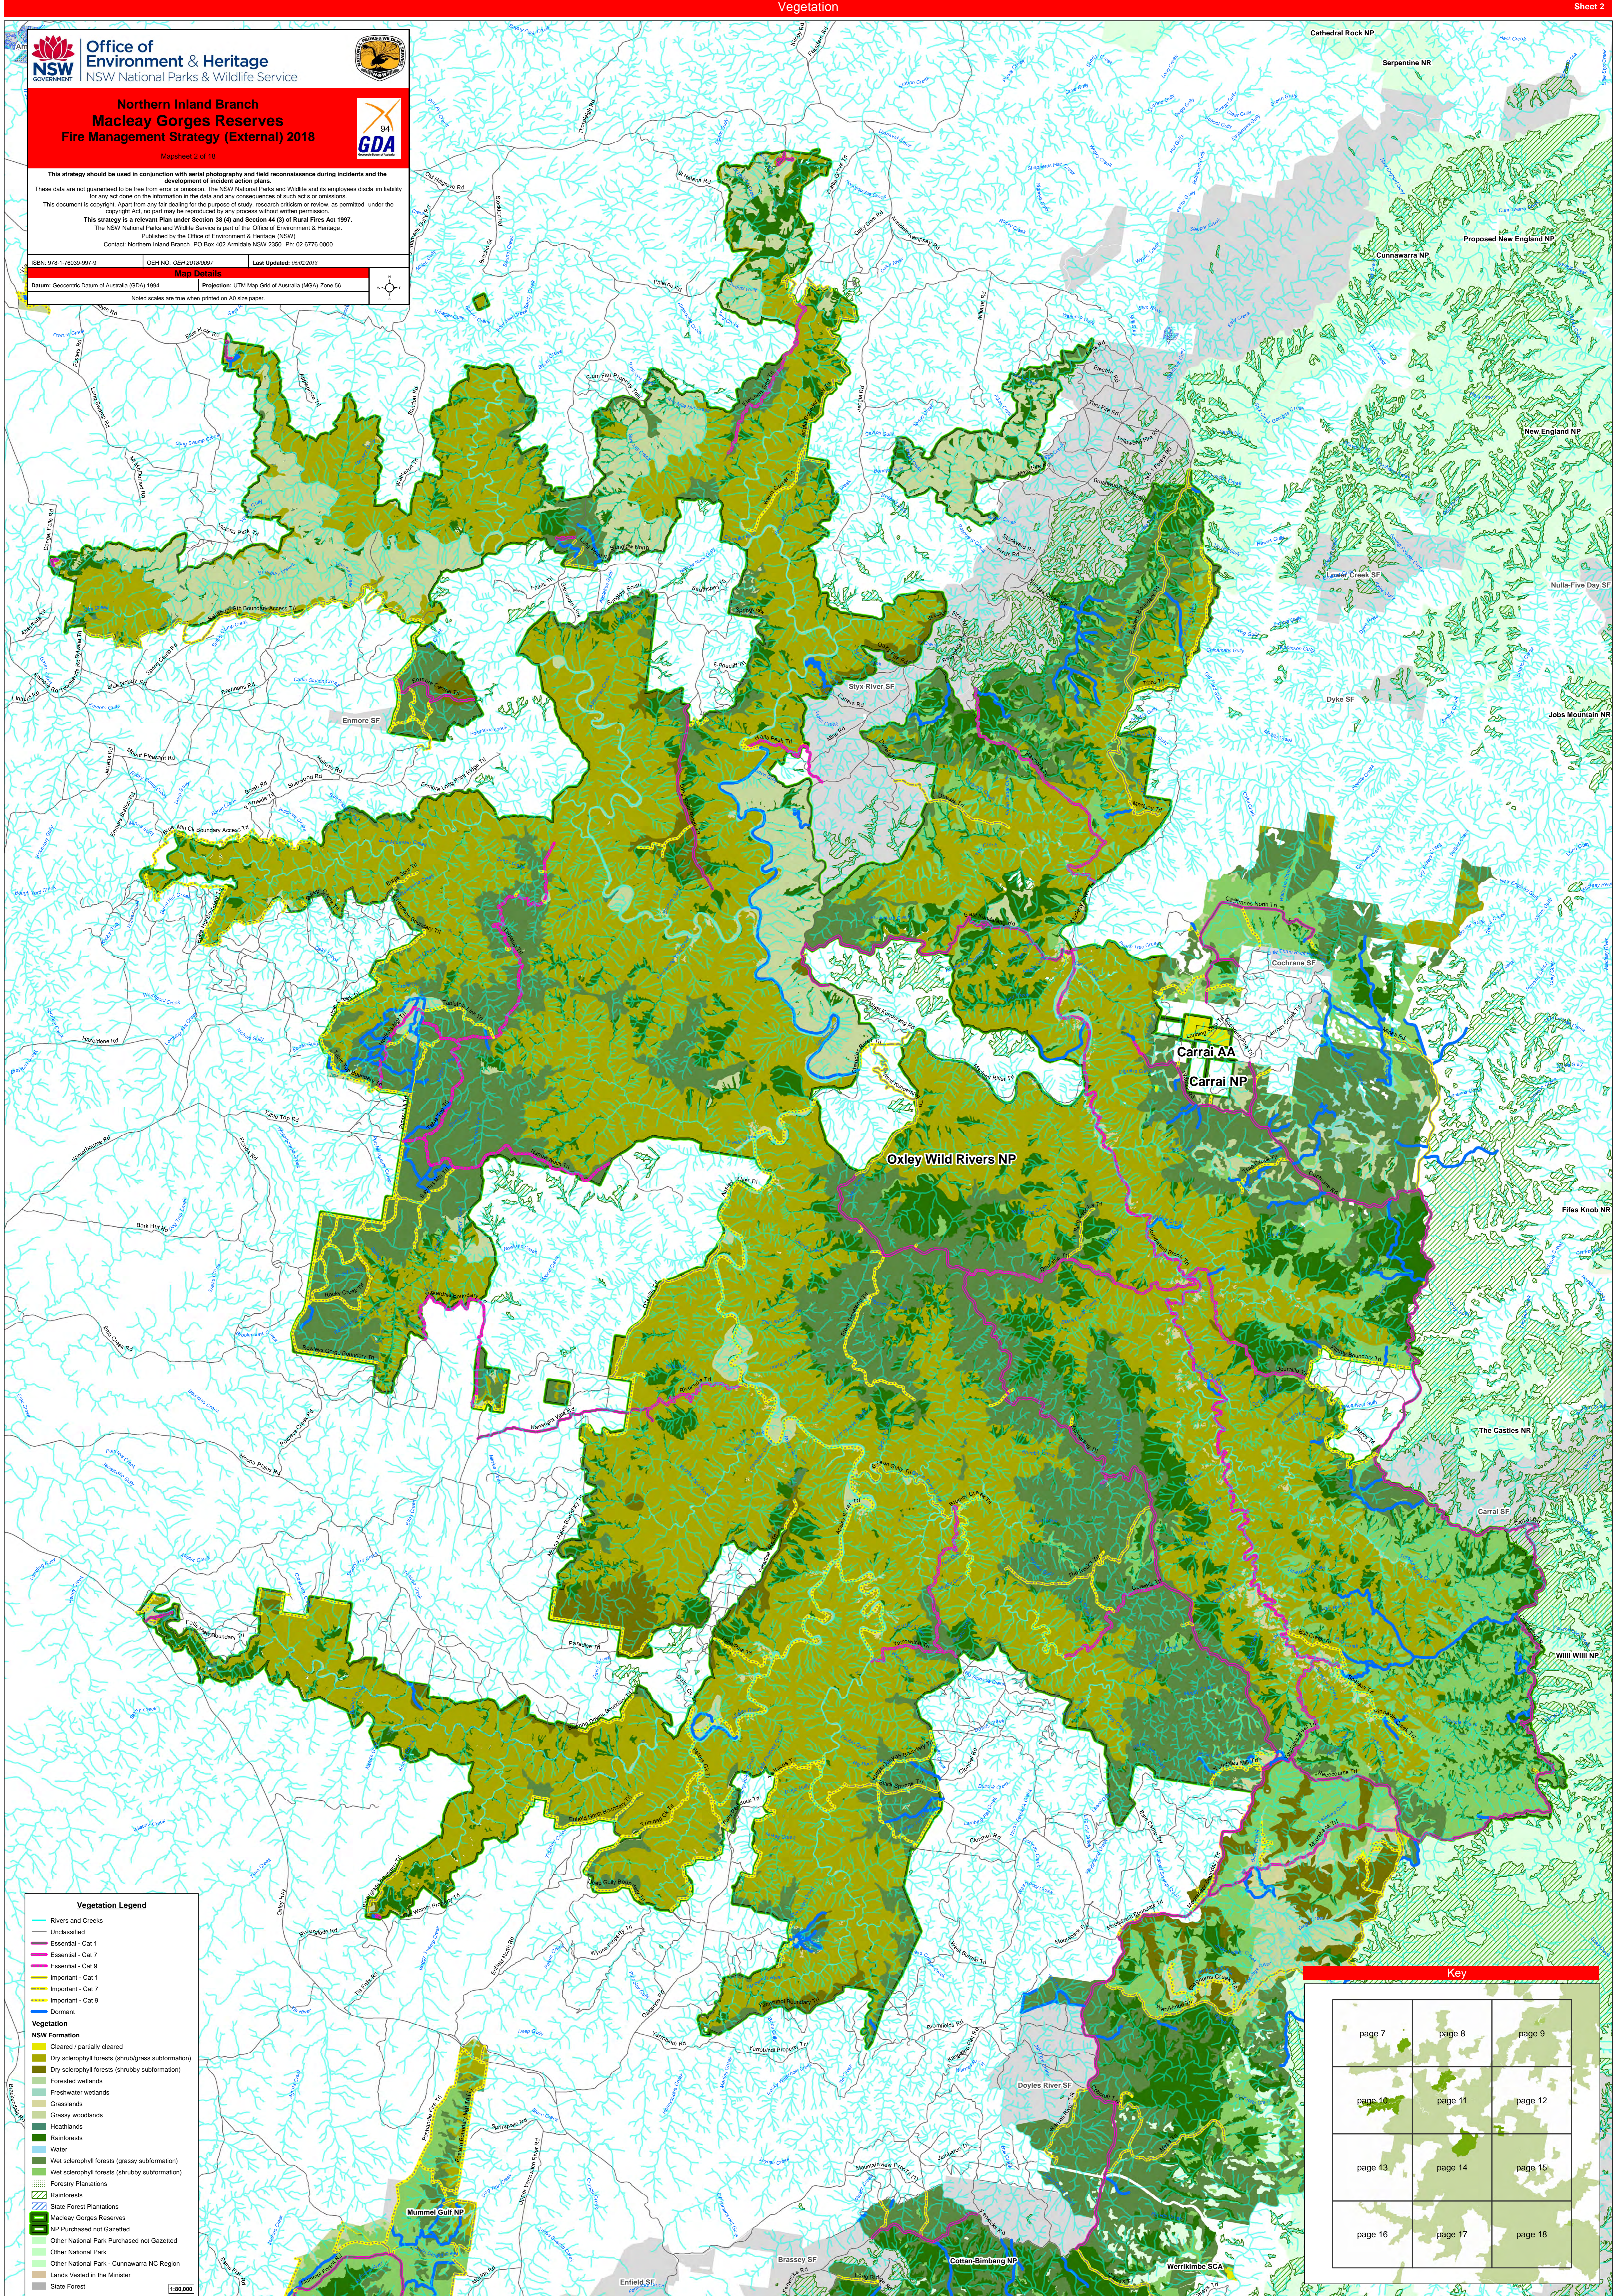

ISBN: 978-1-76038-997-9 CEH NO: 02/2018/0307 Last Updated: 06/10/2018

Map Details

Date: Geocentric Datum of Australia (GDA) 1994 Projection: UTM Map Grid of Australia (MGA) Zone 56

Notes: Scales are true when printed on A3 size paper.

Vegetation Legend

- Rivers and Creeks
- Unclassified
- Essential - Cat 1
- Essential - Cat 7
- Essential - Cat 9
- Important - Cat 1
- Important - Cat 7
- Important - Cat 9
- Perennial

Vegetation

NSW Formation

Scale: 1:80,000

Key

page 7	page 8	page 9
page 10	page 11	page 12
page 13	page 14	page 15
page 16	page 17	page 18