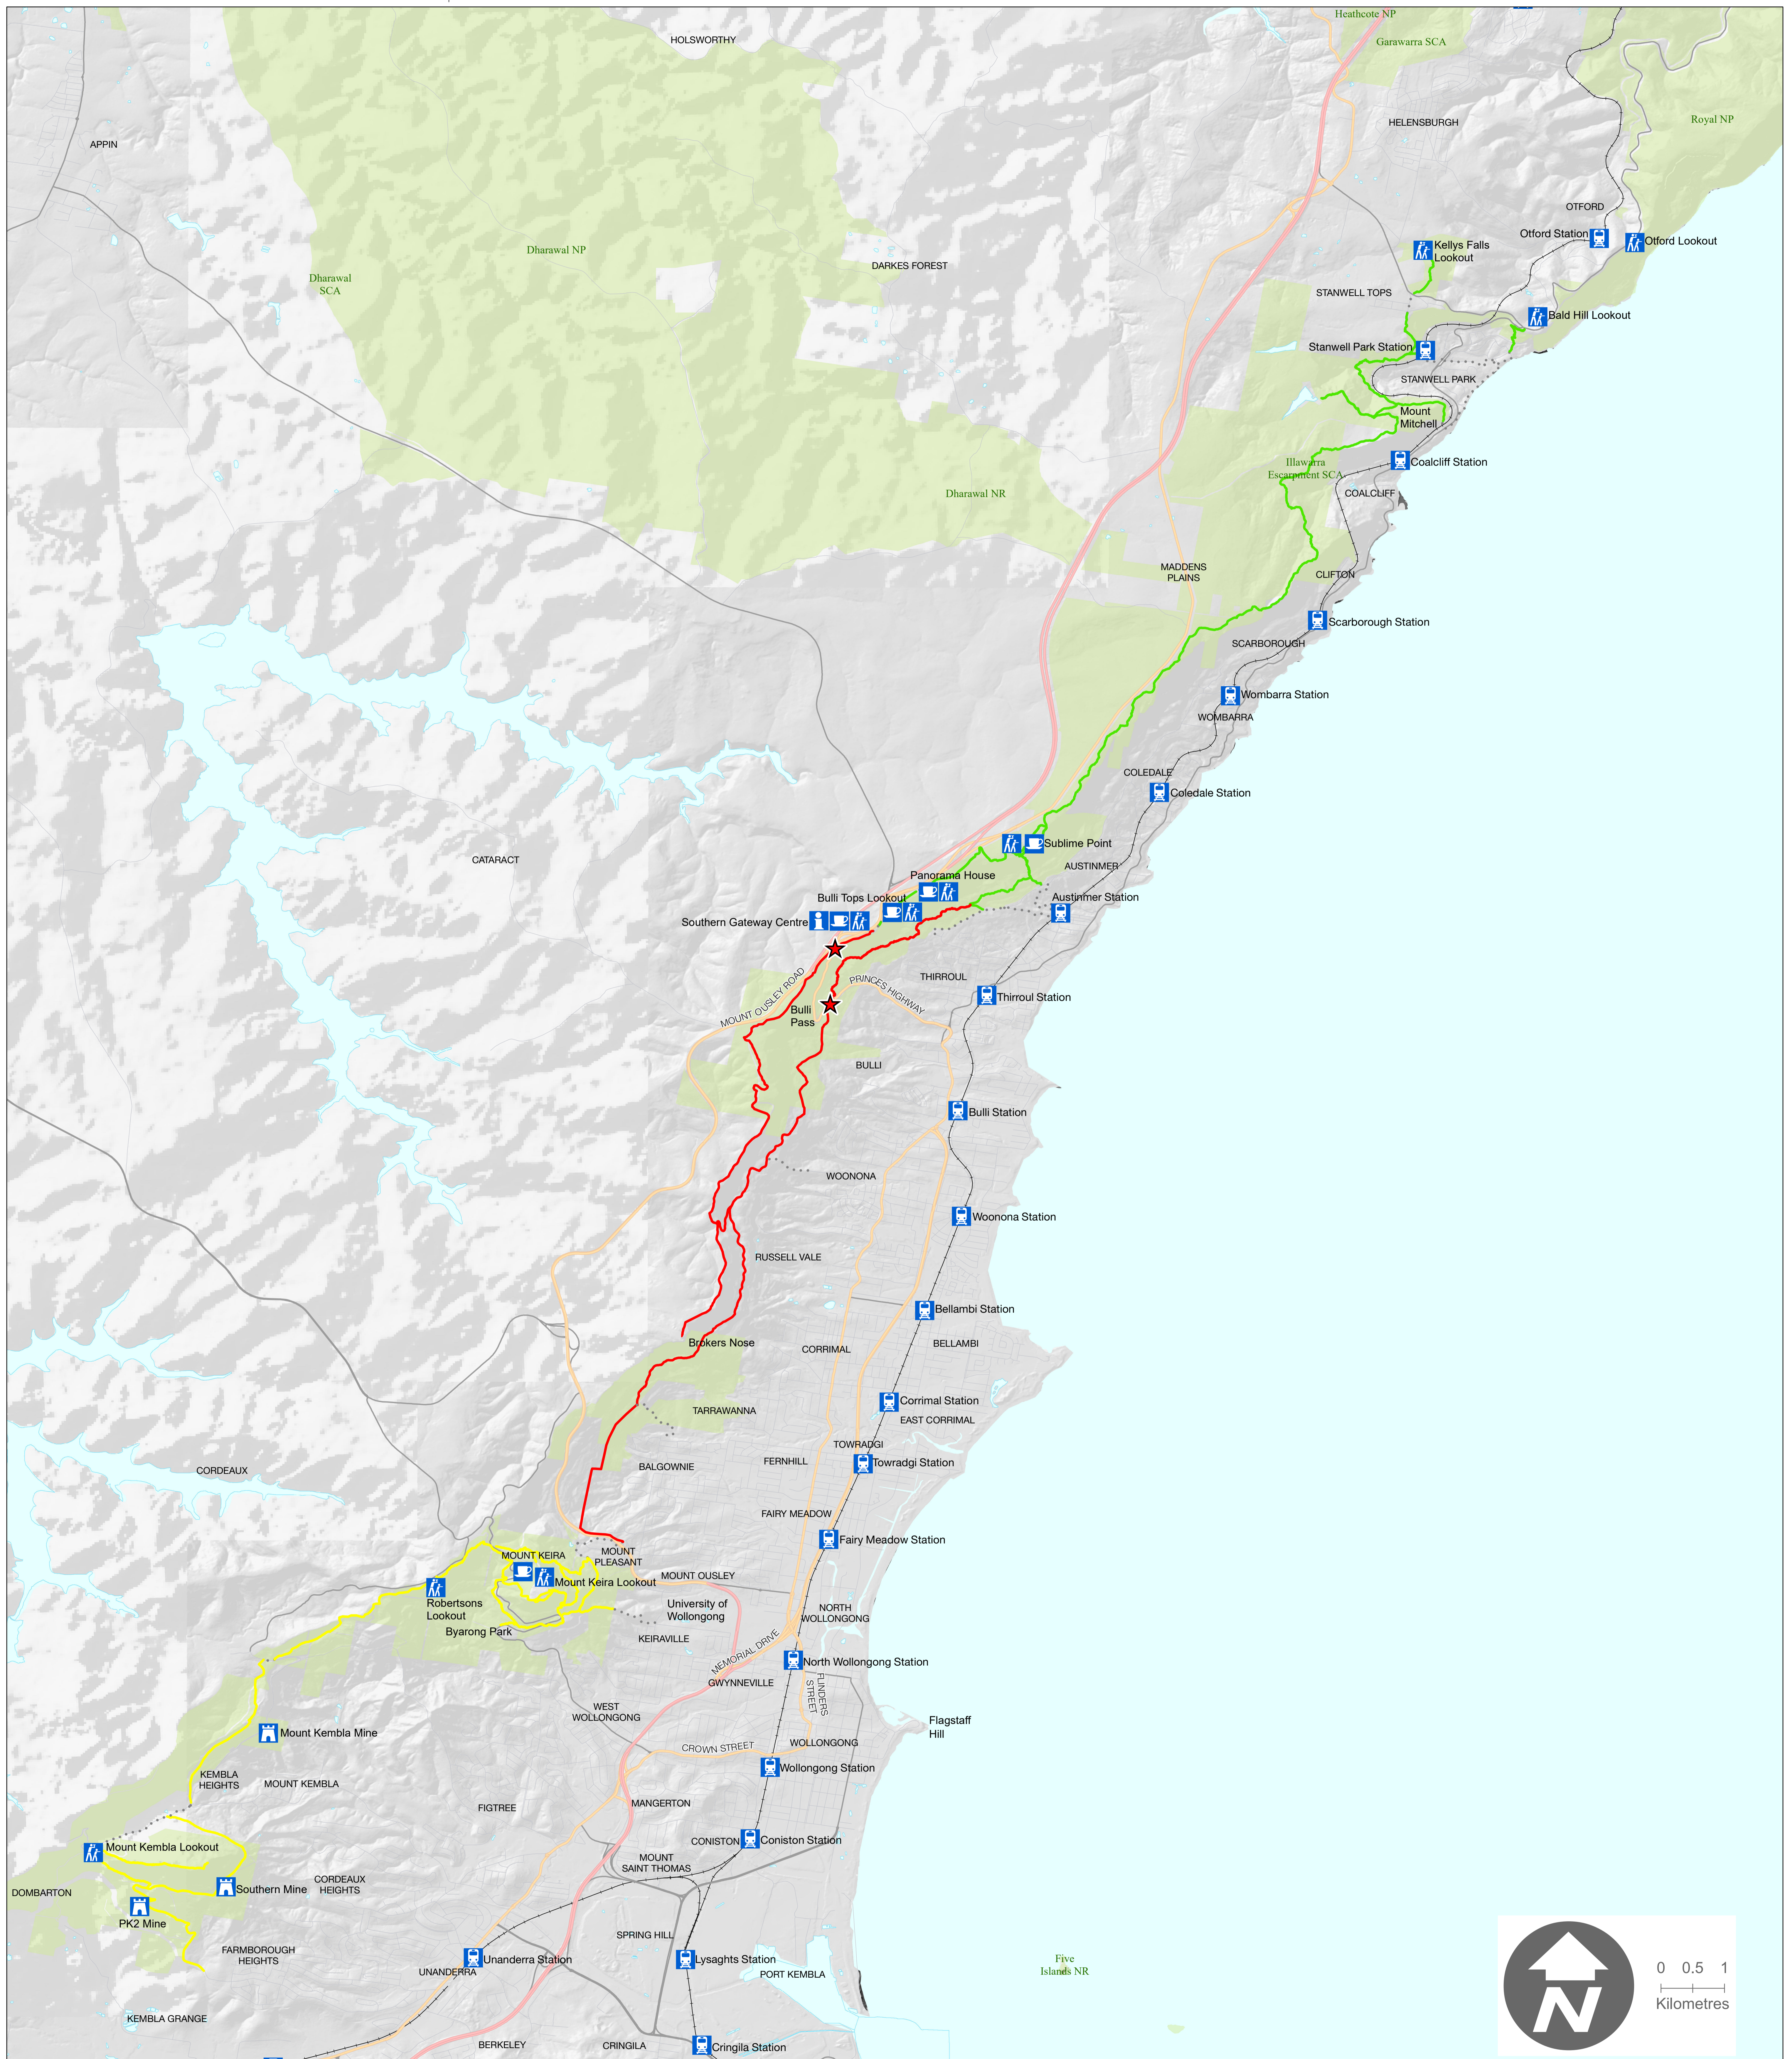

Illawarra escarpment walking tracks

Map 5: Implementation stages

-  Lookout
-  Refreshment
-  Information Centre
-  Train Station
-  Historic Site

- Illawarra Walking Track (by Implementation Stage)**
- Stage 1
- Stage 2
- Stage 3
- - - - Pedestrian Link
- ★ Pedestrian Bridge

- Major Road
- Primary Road
- Local Road
- NPWS Managed Land
- Waterbody