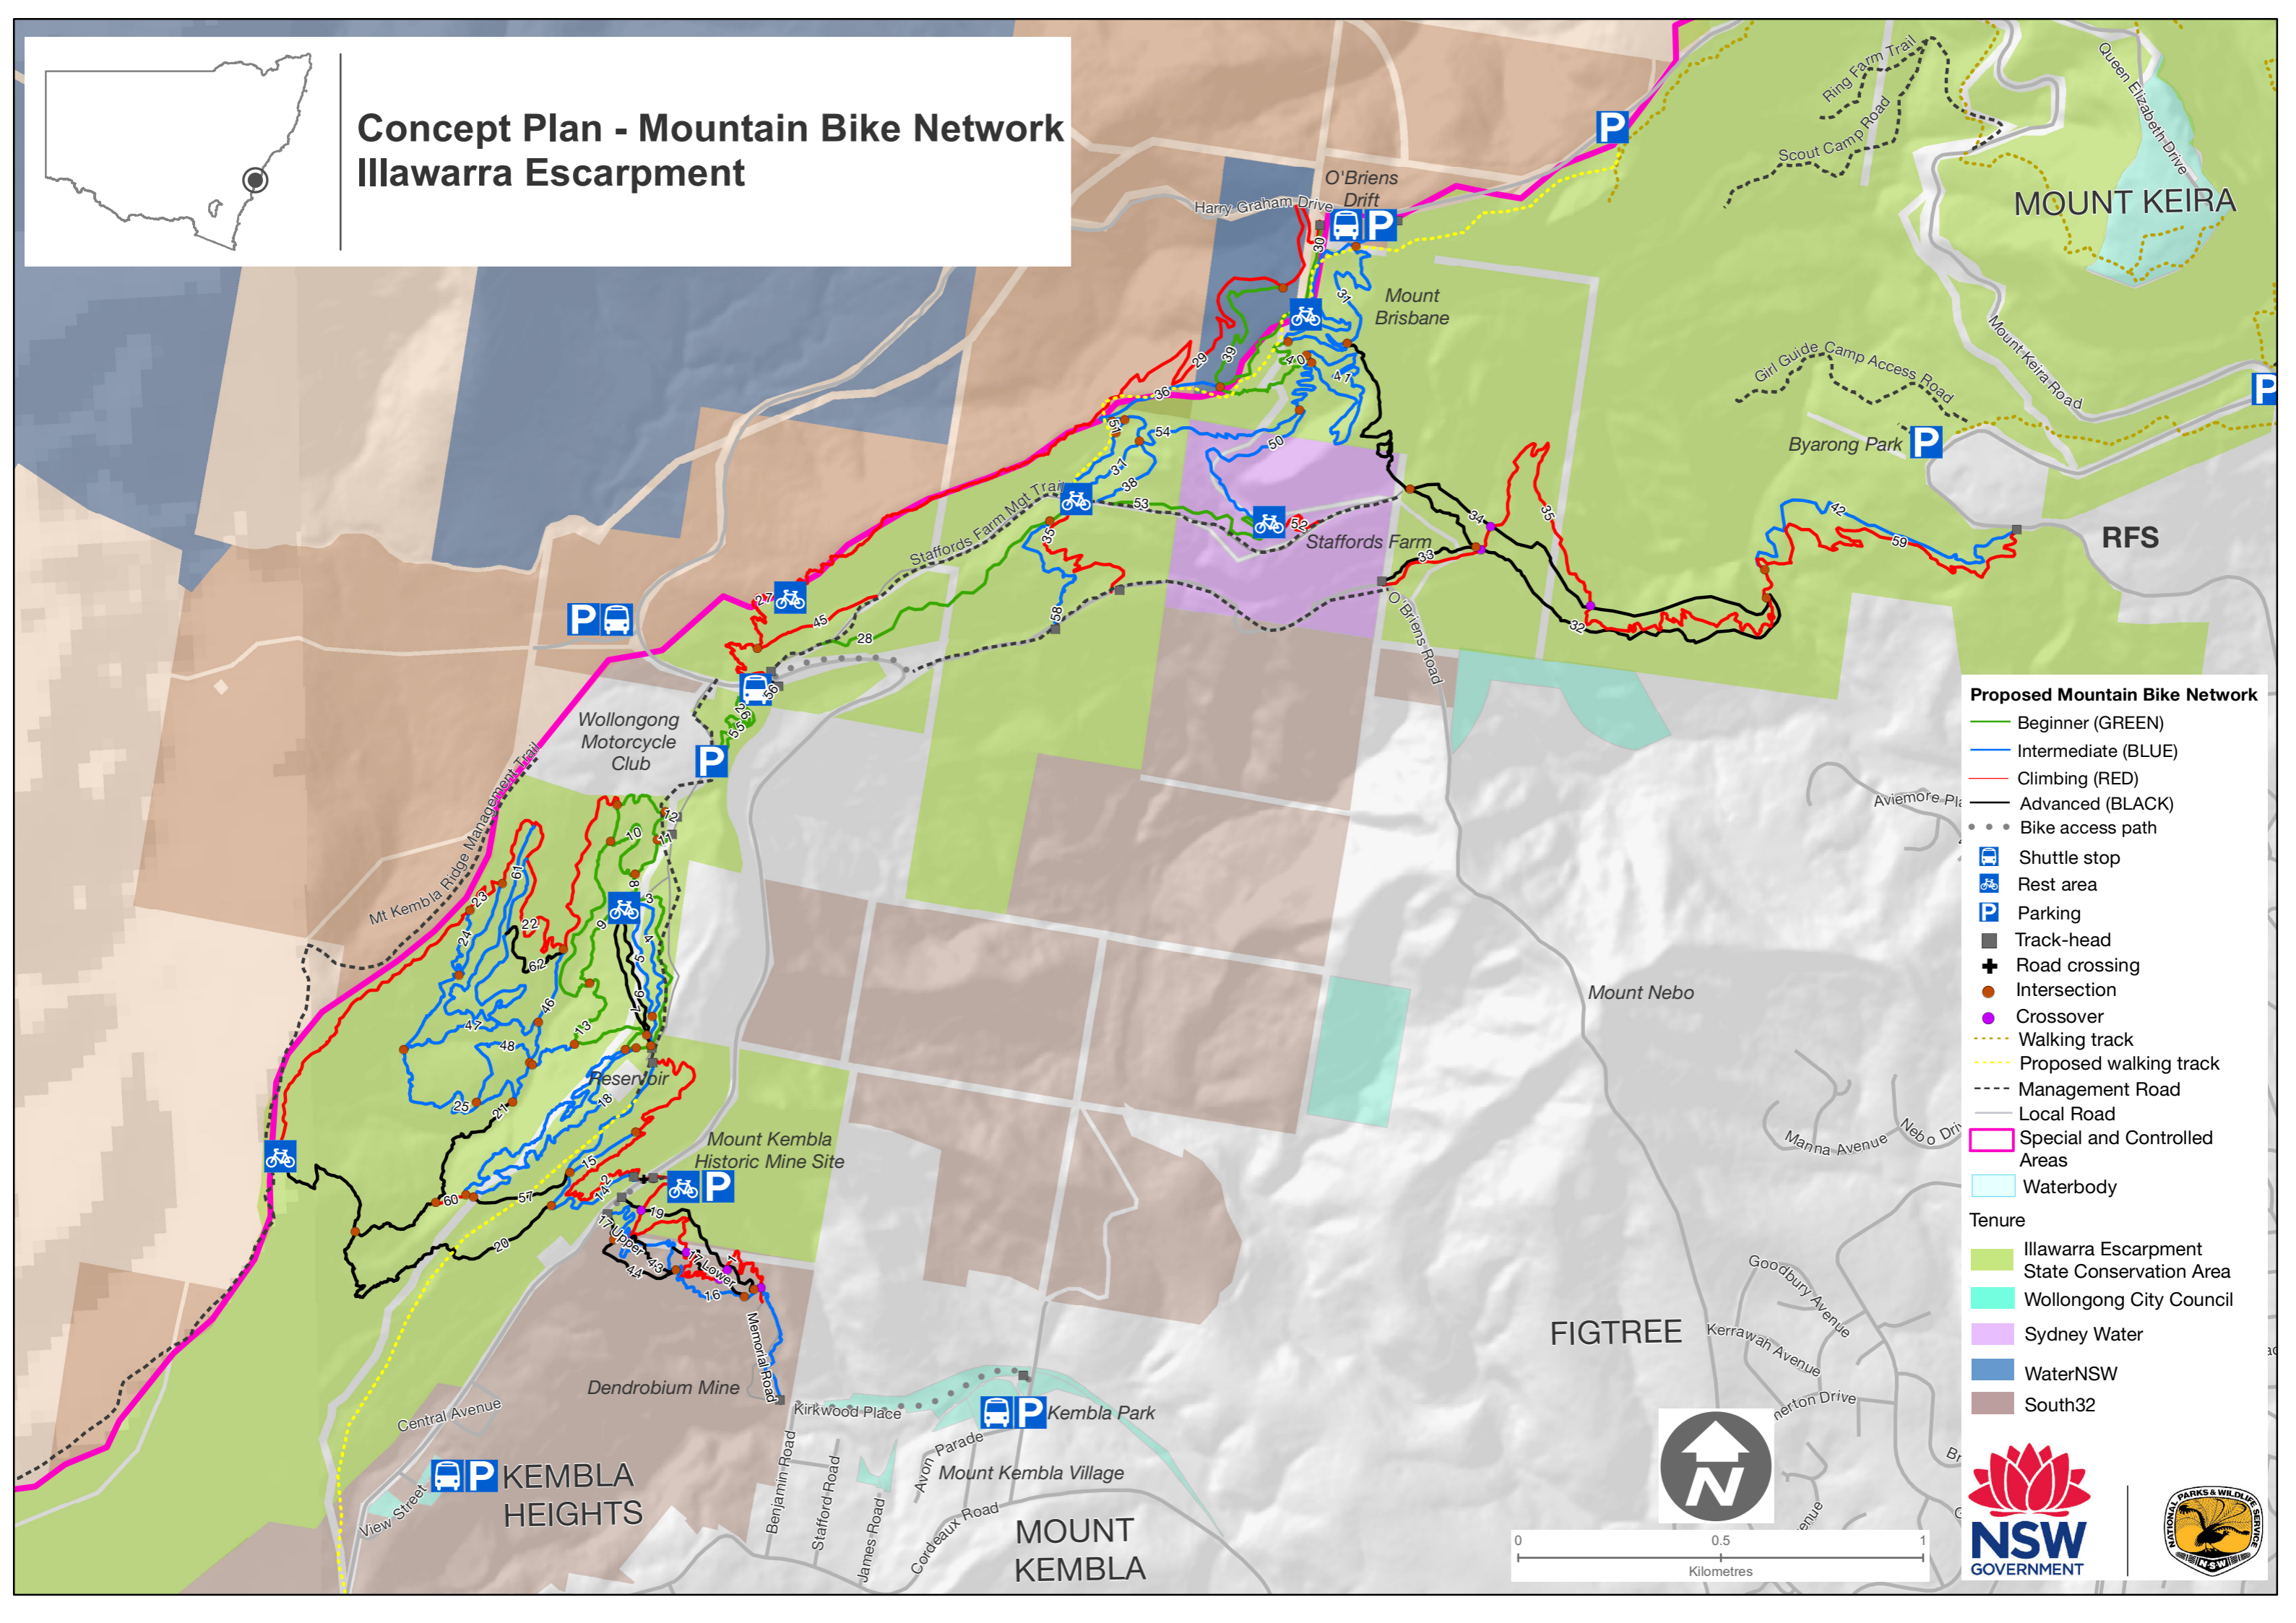

# Concept Plan - Mountain Bike Network Illawarra Escarpment

### Proposed Mountain Bike Network

- Beginner (GREEN)
  - Intermediate (BLUE)
  - Climbing (RED)
  - Advanced (BLACK)
  - Bike access path
  - Shuttle stop
  - Rest area
  - Parking
  - Track-head
  - Road crossing
  - Intersection
  - Crossover
  - Walking track
  - Proposed walking track
  - Management Road
  - Local Road
  - Special and Controlled Areas
  - Waterbody
- Tenure
- Illawarra Escarpment
  - State Conservation Area
  - Wollongong City Council
  - Sydney Water
  - WaterNSW
  - South32