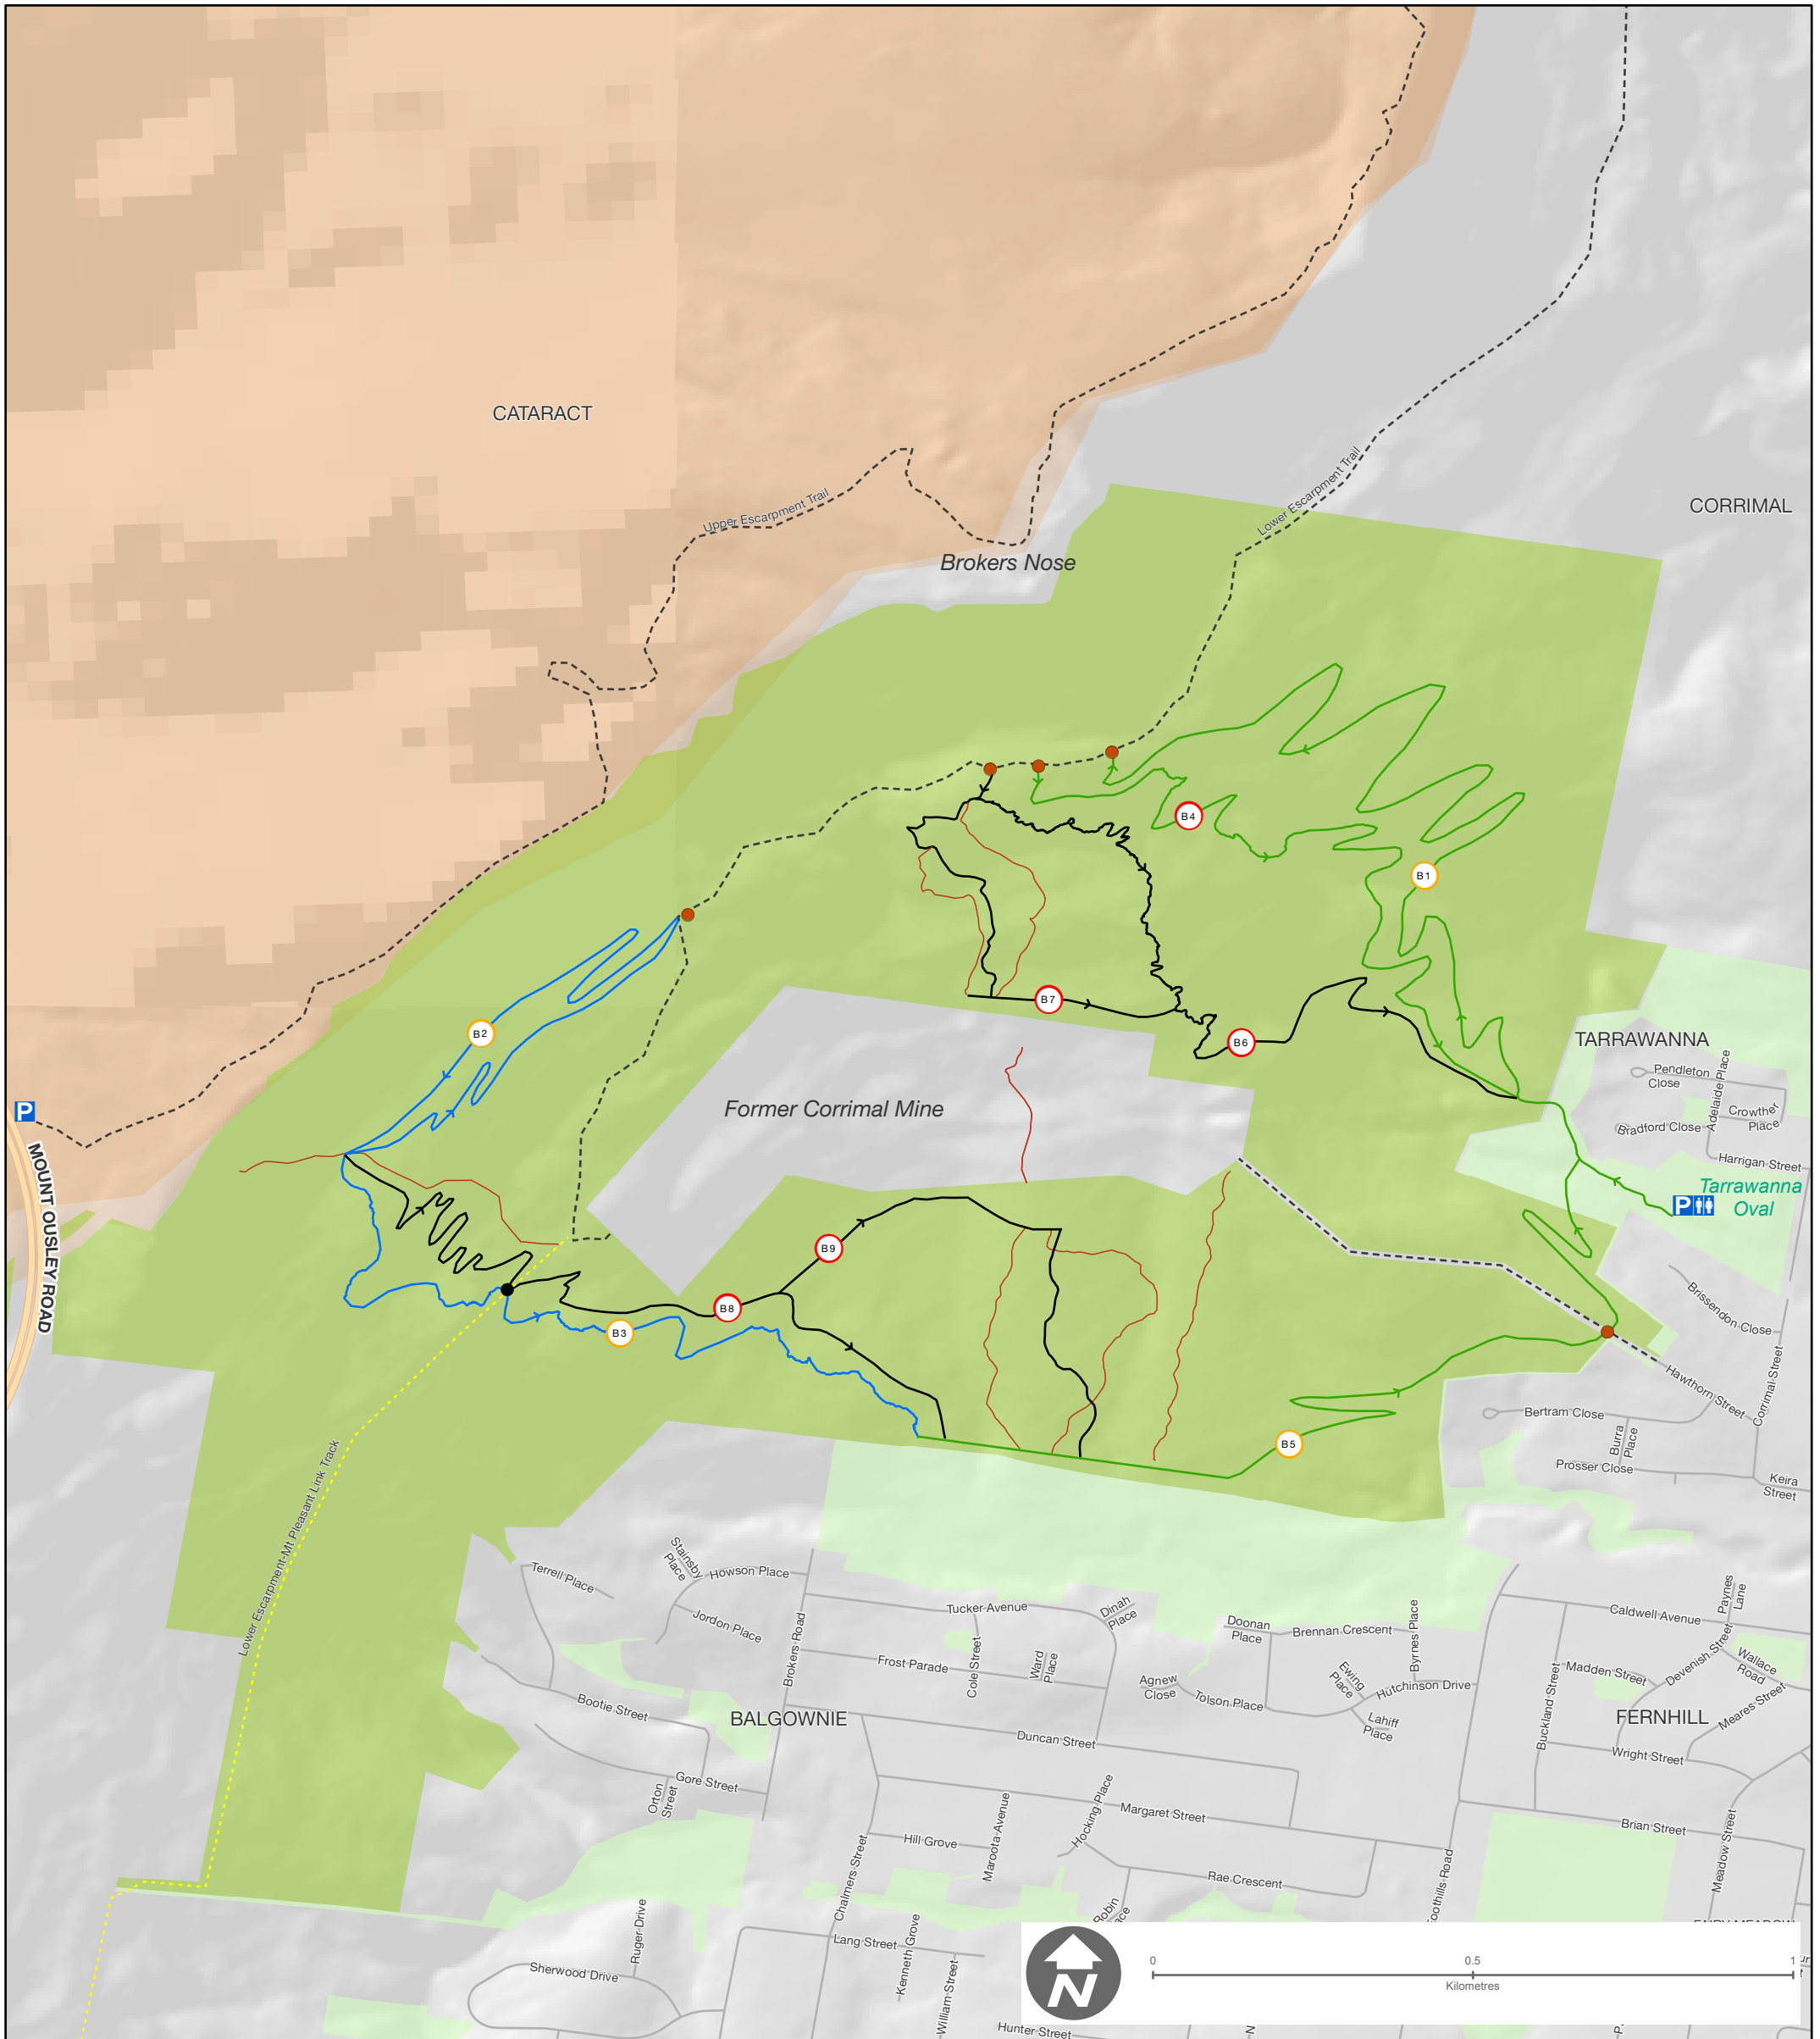

Draft Illawarra Escarpment Mountain Bike Strategy

- Illawarra Escarpment
- State Conservation Area
- Wollongong City Council Tenure
- Sydney Drinking Water Catchment
- Primary Road
- Local Road
- Management Road

- Proposed for Mountain Biking**
- beginner (GREEN)
 - intermediate (BLUE)
 - advanced (BLACK)
 - close and rehabilitate
- Crossings**
- road
 - walking track
- Trail Stages**
- B1 Stage 2 with trail number
 - B4 Stage 3 with trail number

- Walking Track**
- proposed
 - Amenities
 - Parking