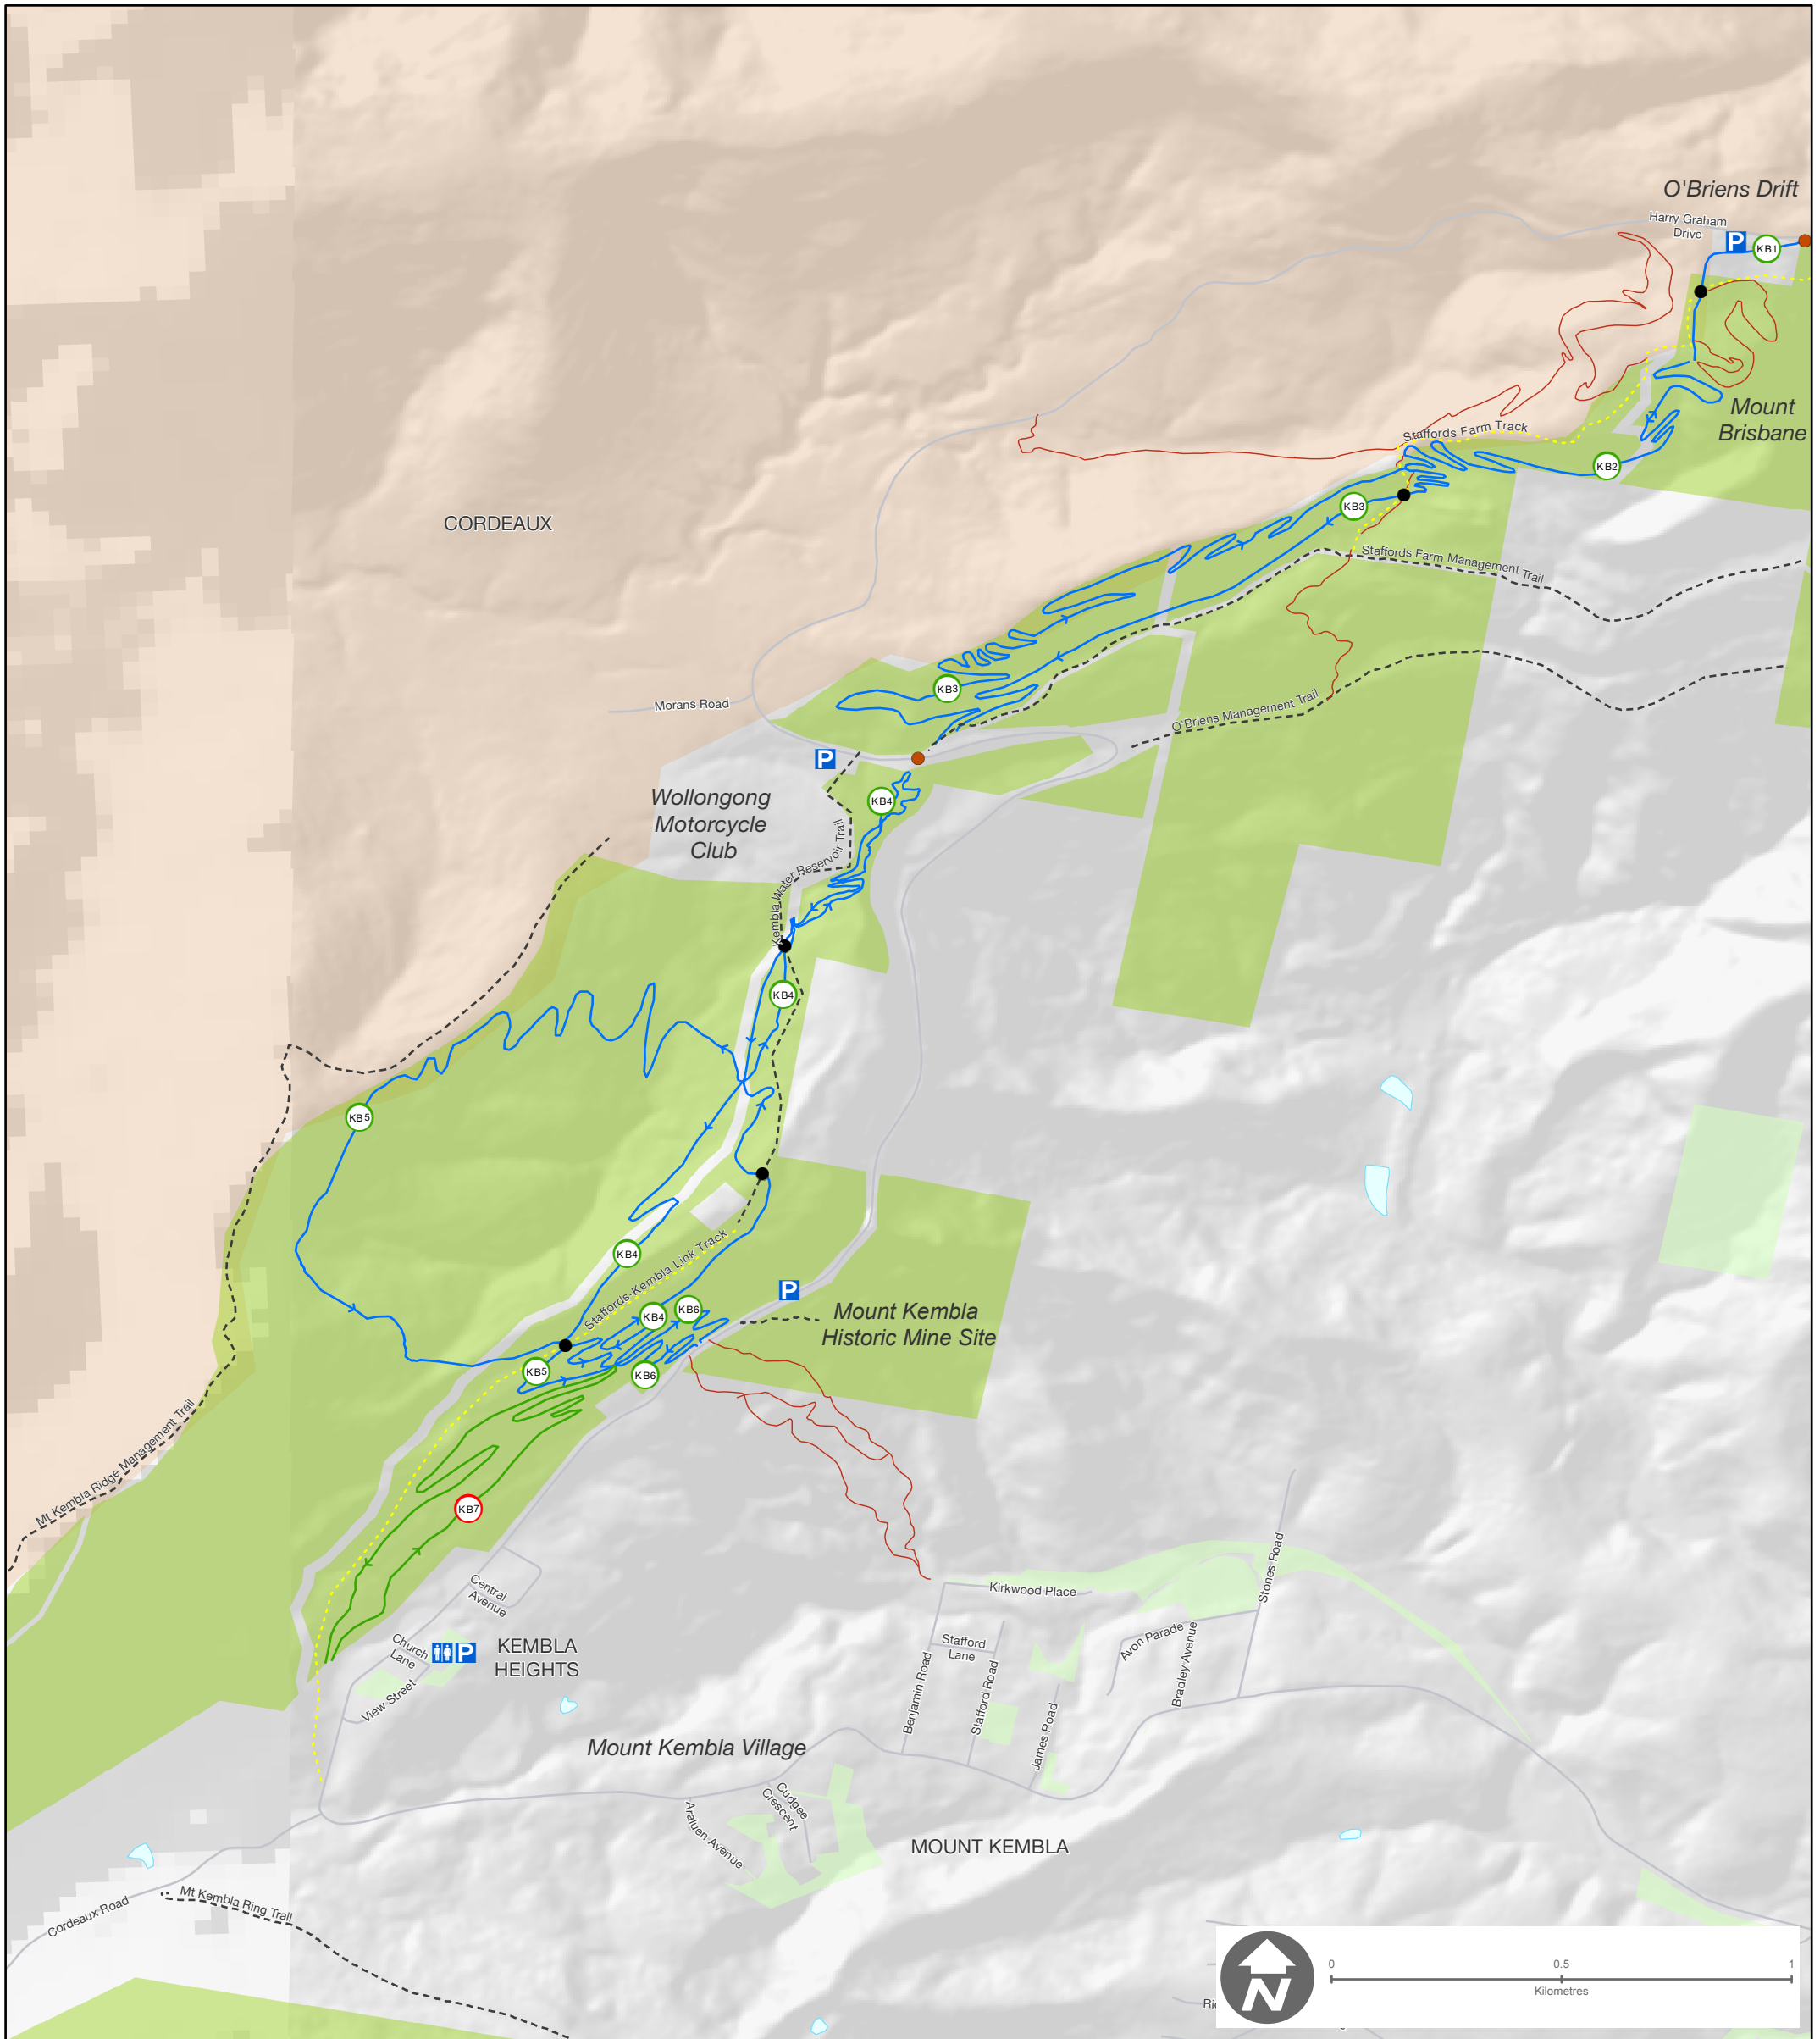

Draft Illawarra Escarpment Mountain Bike Strategy

- Illawarra Escarpment State Conservation Area
- Wollongong City Council Tenure
- Sydney Drinking Water Catchment
- Waterbody
- Local Road
- Management Road

- Proposed for Mountain Biking**
- beginner (GREEN)
 - intermediate (BLUE)
 - close and rehabilitate
- Crossings**
- road
 - walking track

- KB1 Stage 1 with trail number
- KB7 Stage 3 with trail number

- Walking Track**
- proposed
 - Amenities
 - Parking