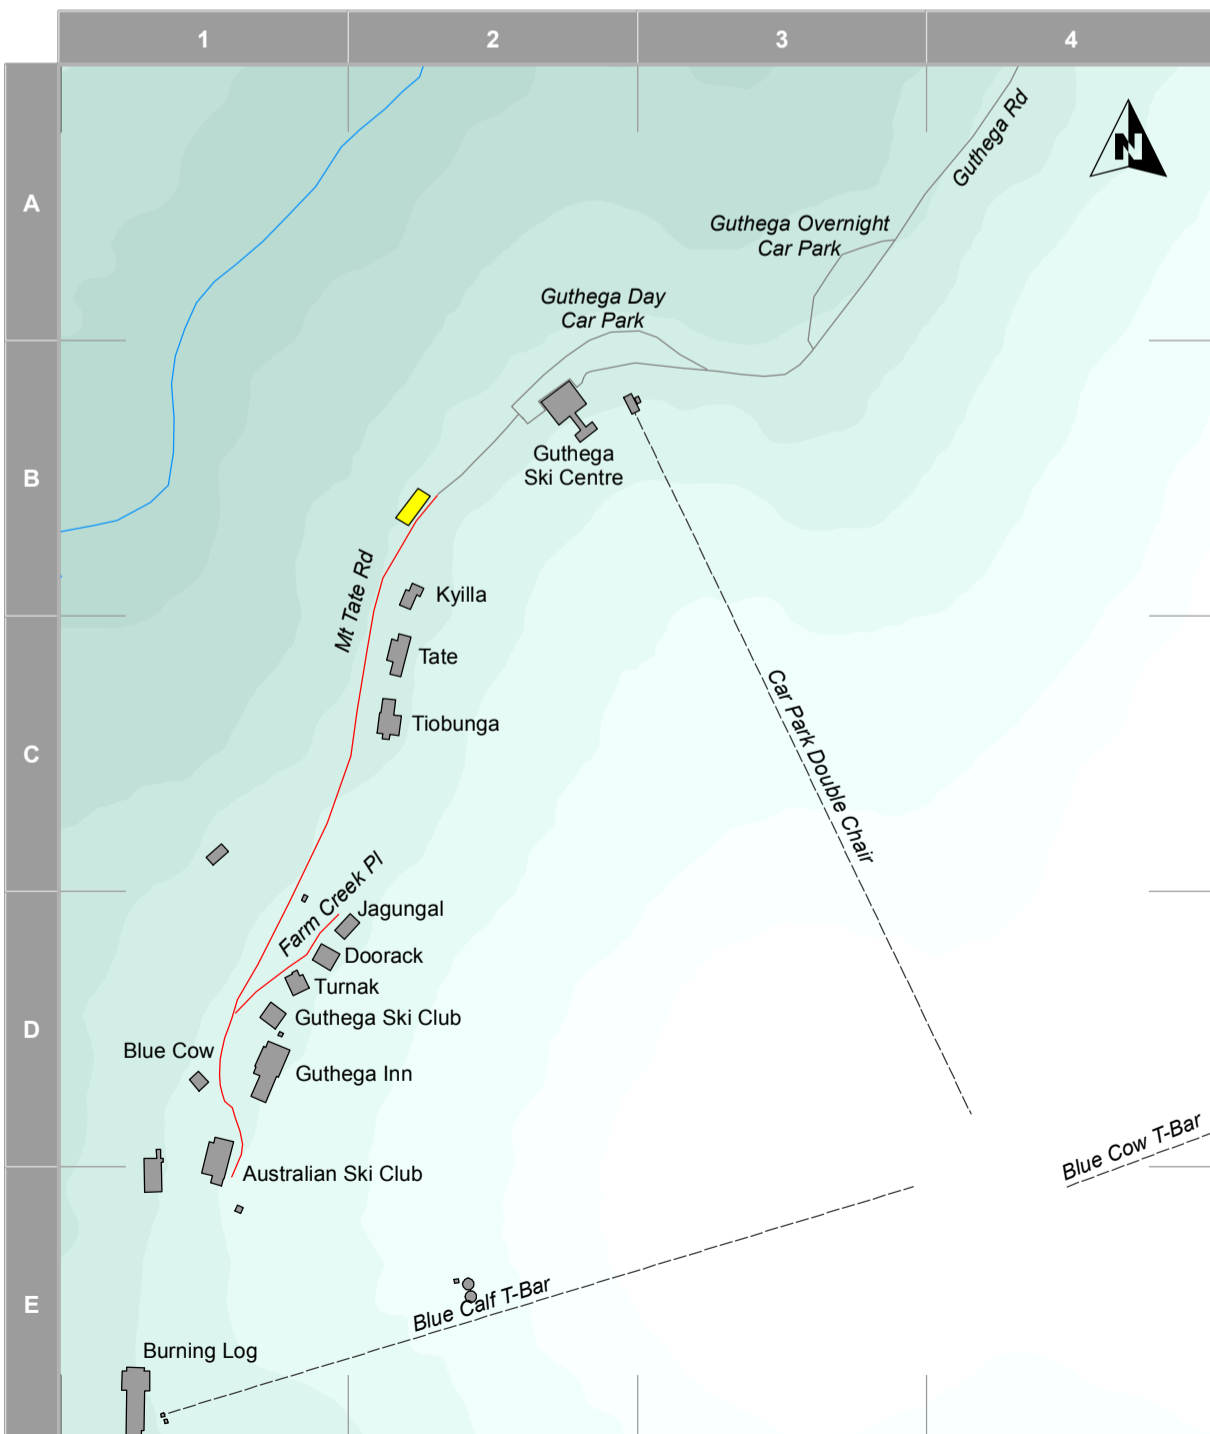

Smiggin Holes

Village Map

Accommodation

Apex Chalet	D1
Caloola	D2
Clancy Alpine	C4
Gunuma	B4
Heidi's	C3
Illawarra Alpine	D1
Illoura	D1
IMBAC	C4
Lions Lair	D3
The Lodge	B4
Lodge 21	C3
Lodge 39	D1
Moerlina	C3
Munionsg	D1
Numbananga	E2
Royal Coachman	D3
Smiggins Chalet	D2
Smiggins Hotel	C2
Smugglers	C1
Snow Country	D1
Snowy Gums	C3
Southern Cross	D1
Spruce Lodge	D2
Wattle Lodge	B3
Wild Spitze	C3
Willow Lodge	B4
Windarra	B3

Guthega

Village Map

Accommodation

Australian Ski Club	D1
Blue Cow	D1
Doorack	D1
Guthega Inn	D1
Guthega Ski Club	D1
Jagungal	D1
Kyilla	B2
Tate	C2
Tiobunga	C2
Turnak	D1

Resort Services, Restaurants & Bars

Burning Log Restaurant	E1
Guthega Inn - Restaurant, Bar	D1
Guthega Ski Centre - Lift Tickets, Equipment Hire	B2

- Cleared Road
- Oversnow Route
- Resorts Lift
- Cross Country Ski Trail
- Oversnow Vehicle Day Parking

Oversnow routes subject to snow conditions