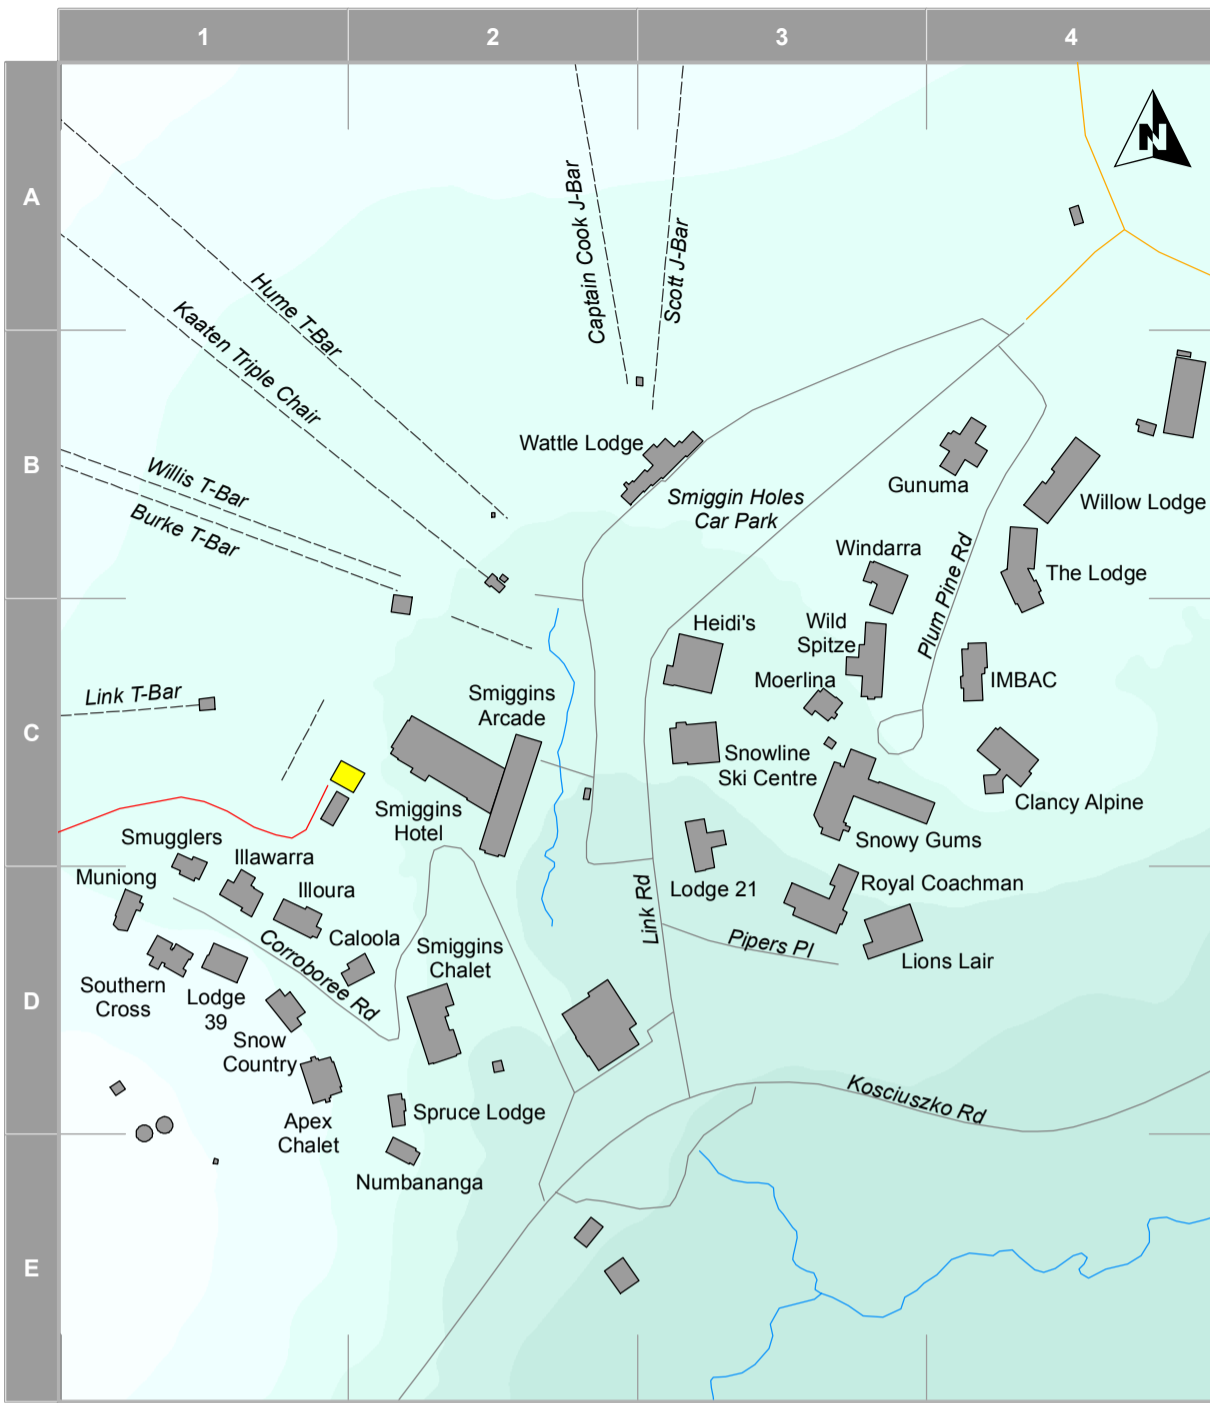

Smiggin Holes

Village Map

Accommodation

Apex Chalet	D1
Caloola	D2
Clancy Alpine	C4
Gunuma	B4
Heidi's	C3
Illawarra Alpine	D1
Illoura	D1
IMBAC	C4
Lions Lair	D3
The Lodge	B4
Lodge 21	C3
Lodge 39	D1
Moerlina	C3
Munionsg	D1
Numbananga	E2
Royal Coachman	D3
Smiggins Chalet	D2
Smiggins Hotel	C2
Smugglers	C1
Snow Country	D1
Snowy Gums	C3
Southern Cross	D1
Spruce Lodge	D2
Wattle Lodge	B3
Wild Spitze	C3
Willow Lodge	B4
Windarra	B3

Guthega

Village Map

Accommodation

Australian Ski Club	D1
Blue Cow	D1
Doorack	D1
Guthega Inn	D1
Guthega Ski Club	D1
Jagungal	D1
Kyilla	B2
Tate	C2
Tiobunga	C2
Turnak	D1

Resort Services, Restaurants & Bars

Burning Log Restaurant	E1
Guthega Inn - Restaurant, Bar	D1
Guthega Ski Centre - Lift Tickets, Equipment Hire	B2

- Cleared Road
- Oversnow Route
- Resorts Lift
- Cross Country Ski Trail
- Oversnow Vehicle Day Parking

Oversnow routes subject to snow conditions