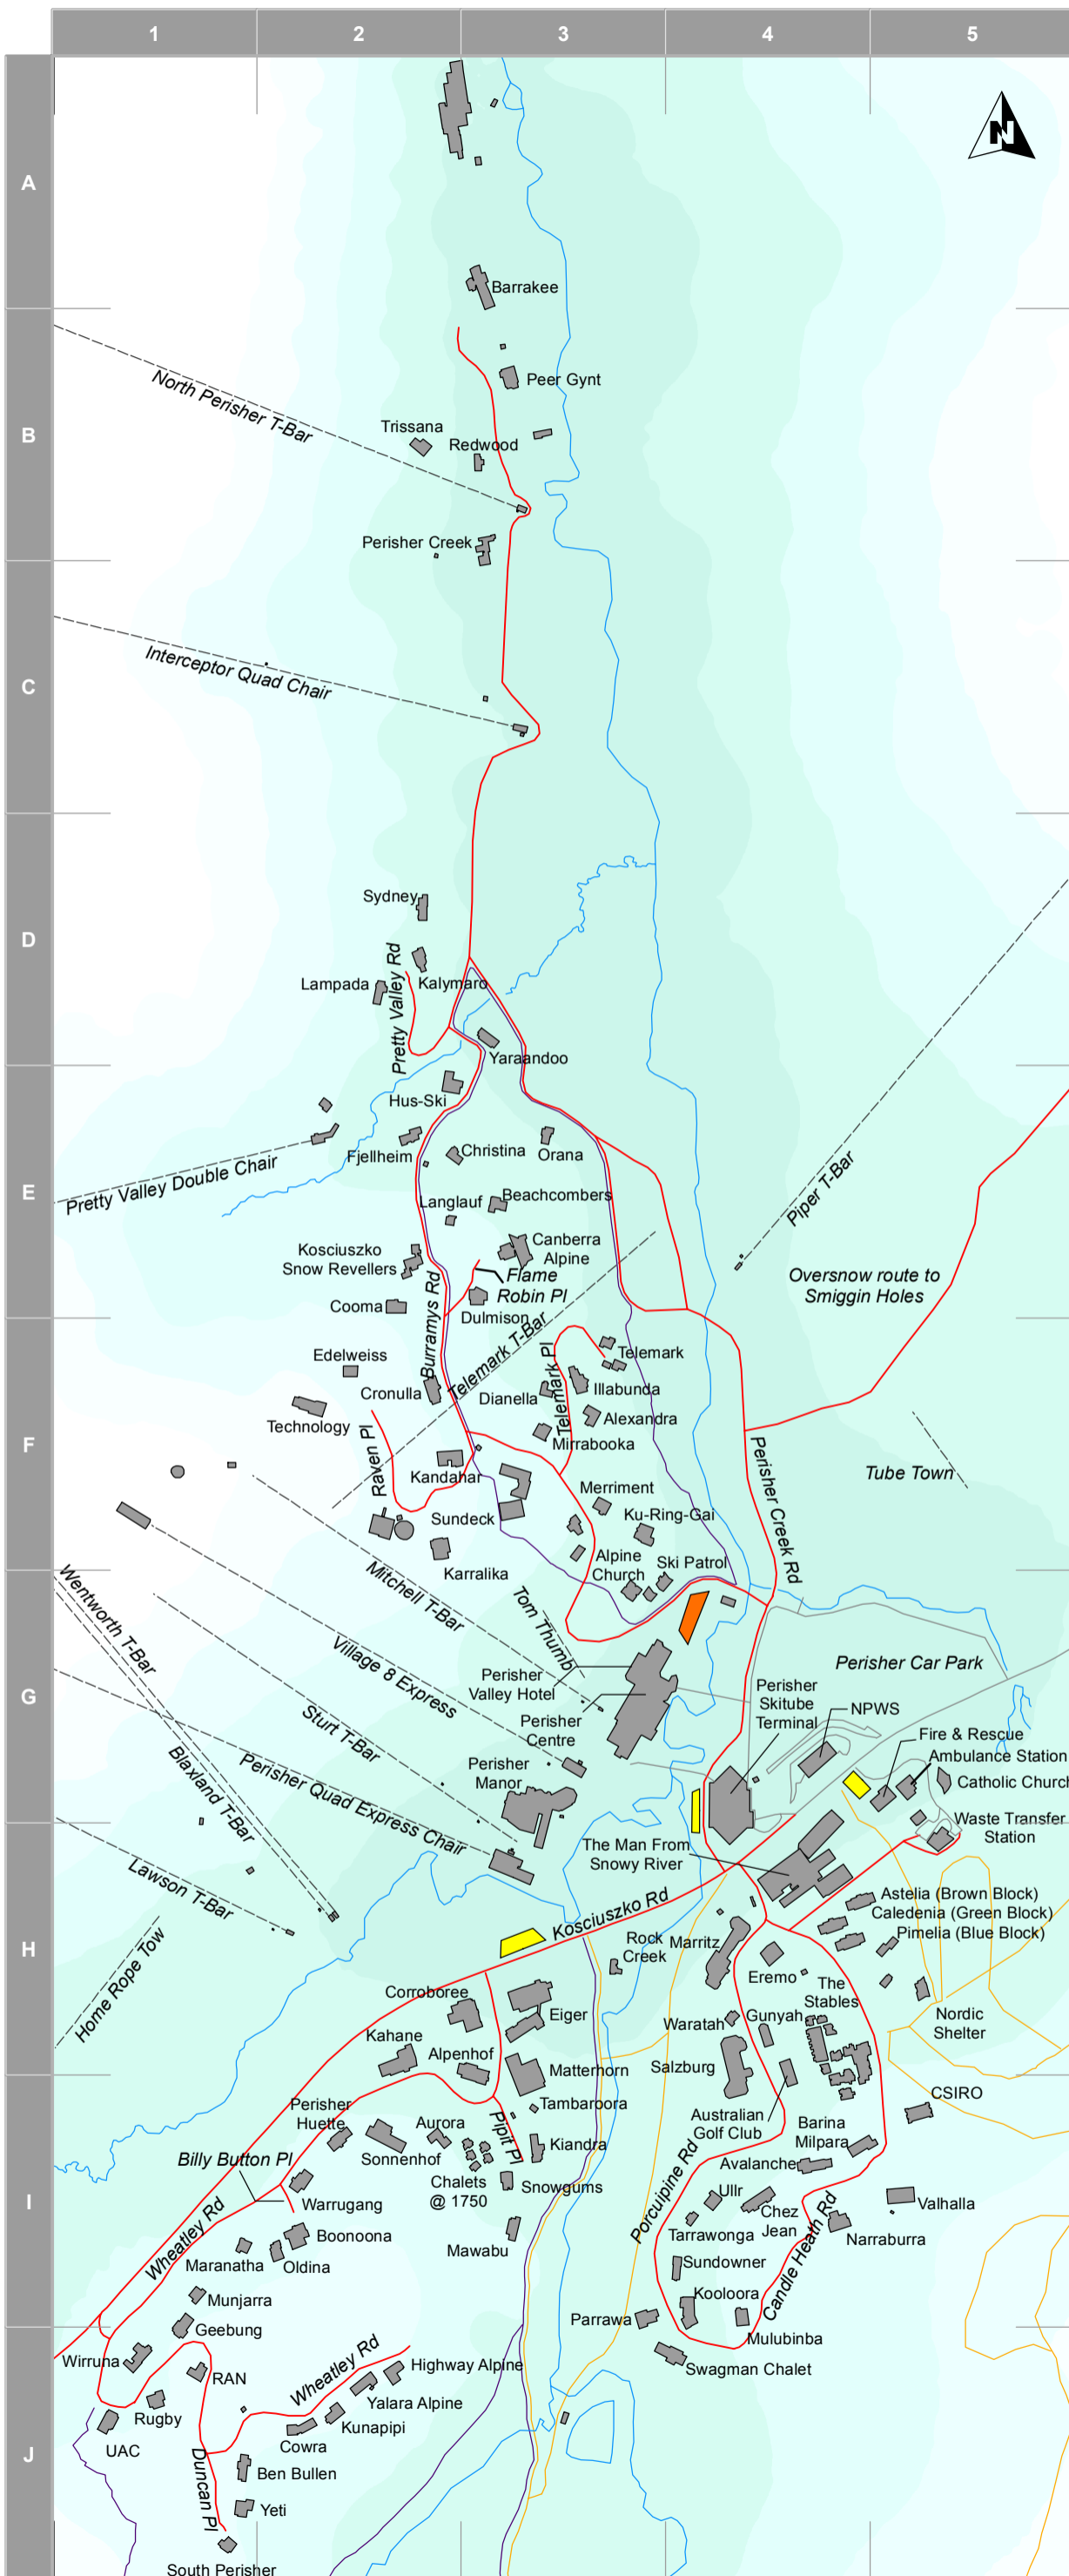

Perisher Valley

Village Map

Accommodation

Alexandra	F3	Ski Patrol	G4
Alpenhof	H3	Snowgums	I3
Astelia (Brown Block)	H4	Sonnenhof	I2
Aurora	I2	South Perisher	J1
Australian Golf Club	H4	The Stables	H4
Avalanche	I4	Sundeck	F3
Barina Milpara	I4	Sundowner	I4
Barrakee	A3	Swagman Chalet	J4
Beachcombers	E3	Sydney	D2
Ben Bullen	J1	Tambaroora	I3
Boonoono	I2	Tarrowonga	I4
Caledenia (Green Block)	H4	Technology	F2
Canberra Alpine	E3	Telemark	F3
Chalets @ 1750	I3	Trissana	B2
Chez Jean	I4	University Alpine Club (UAC)	J1
Christina	E2	Ullr	I4
Cooma	E2	Valhalla	I5
Corroboree	H3	Waratah	H4
Cowra	J2	Warrugang	I2
Cronulla	F2	Wirruna	J1
CSIRO	I5	Yalara Alpine	J2
Dianella	F3	Yaraandoo	D3
Dulmison	E3	Yeti	J1
Edelweiss	F2		
The Eiger	H3		
Eremo	H4		
Fjellheim	E2		
Geebung	J1		
Gunyah	H4		
Highway Alpine	J2		
Hus-Ski	E2		
Illabunda	F3		
Kahane	H2		
Kalymaro	D2		
Kandahar	F2		
Karralika	F2		
Kiandra	I3		
Kooloora	I4		
Kosciuszko Snow Revellers	E2		
Kunapipi	J2		
Ku-Ring-Gai	F3		
Lampada	D2		
Langlauf	E2		
The Man from Snowy River	H4		
Maranatha	I1		
Marritz	H4		
Matterhorn	H3		
Mawabu	I3		
Merriment	F3		
Mirrabooka	F3		
Mulubinba	I4		
Munjarra	I1		
Narraburra	I4		
Oldina	I2		
Orana	E3		
Parrawa	I3		
Peer Gynt	B3		
Perisher Centre	G3		
Perisher Creek	B3		
Perisher Huette	I2		
Perisher Manor	G3		
Perisher Skitube Terminal	G3		
Perisher Valley Hotel	G3		
Pimelia (Blue Block)	H5		
Redwood	B3		
Rock Creek	H3		
Royal Australian Navy (RAN)	J1		
Rugby	J1		

- Cleared Road
- Oversnow Route
- Resorts Lifts
- Snowshoe Trail
- Cross Country Ski Trail
- Oversnow Vehicle Day Parking
- Oversnow Vehicle Overnight Parking

Oversnow routes subject to snow conditions