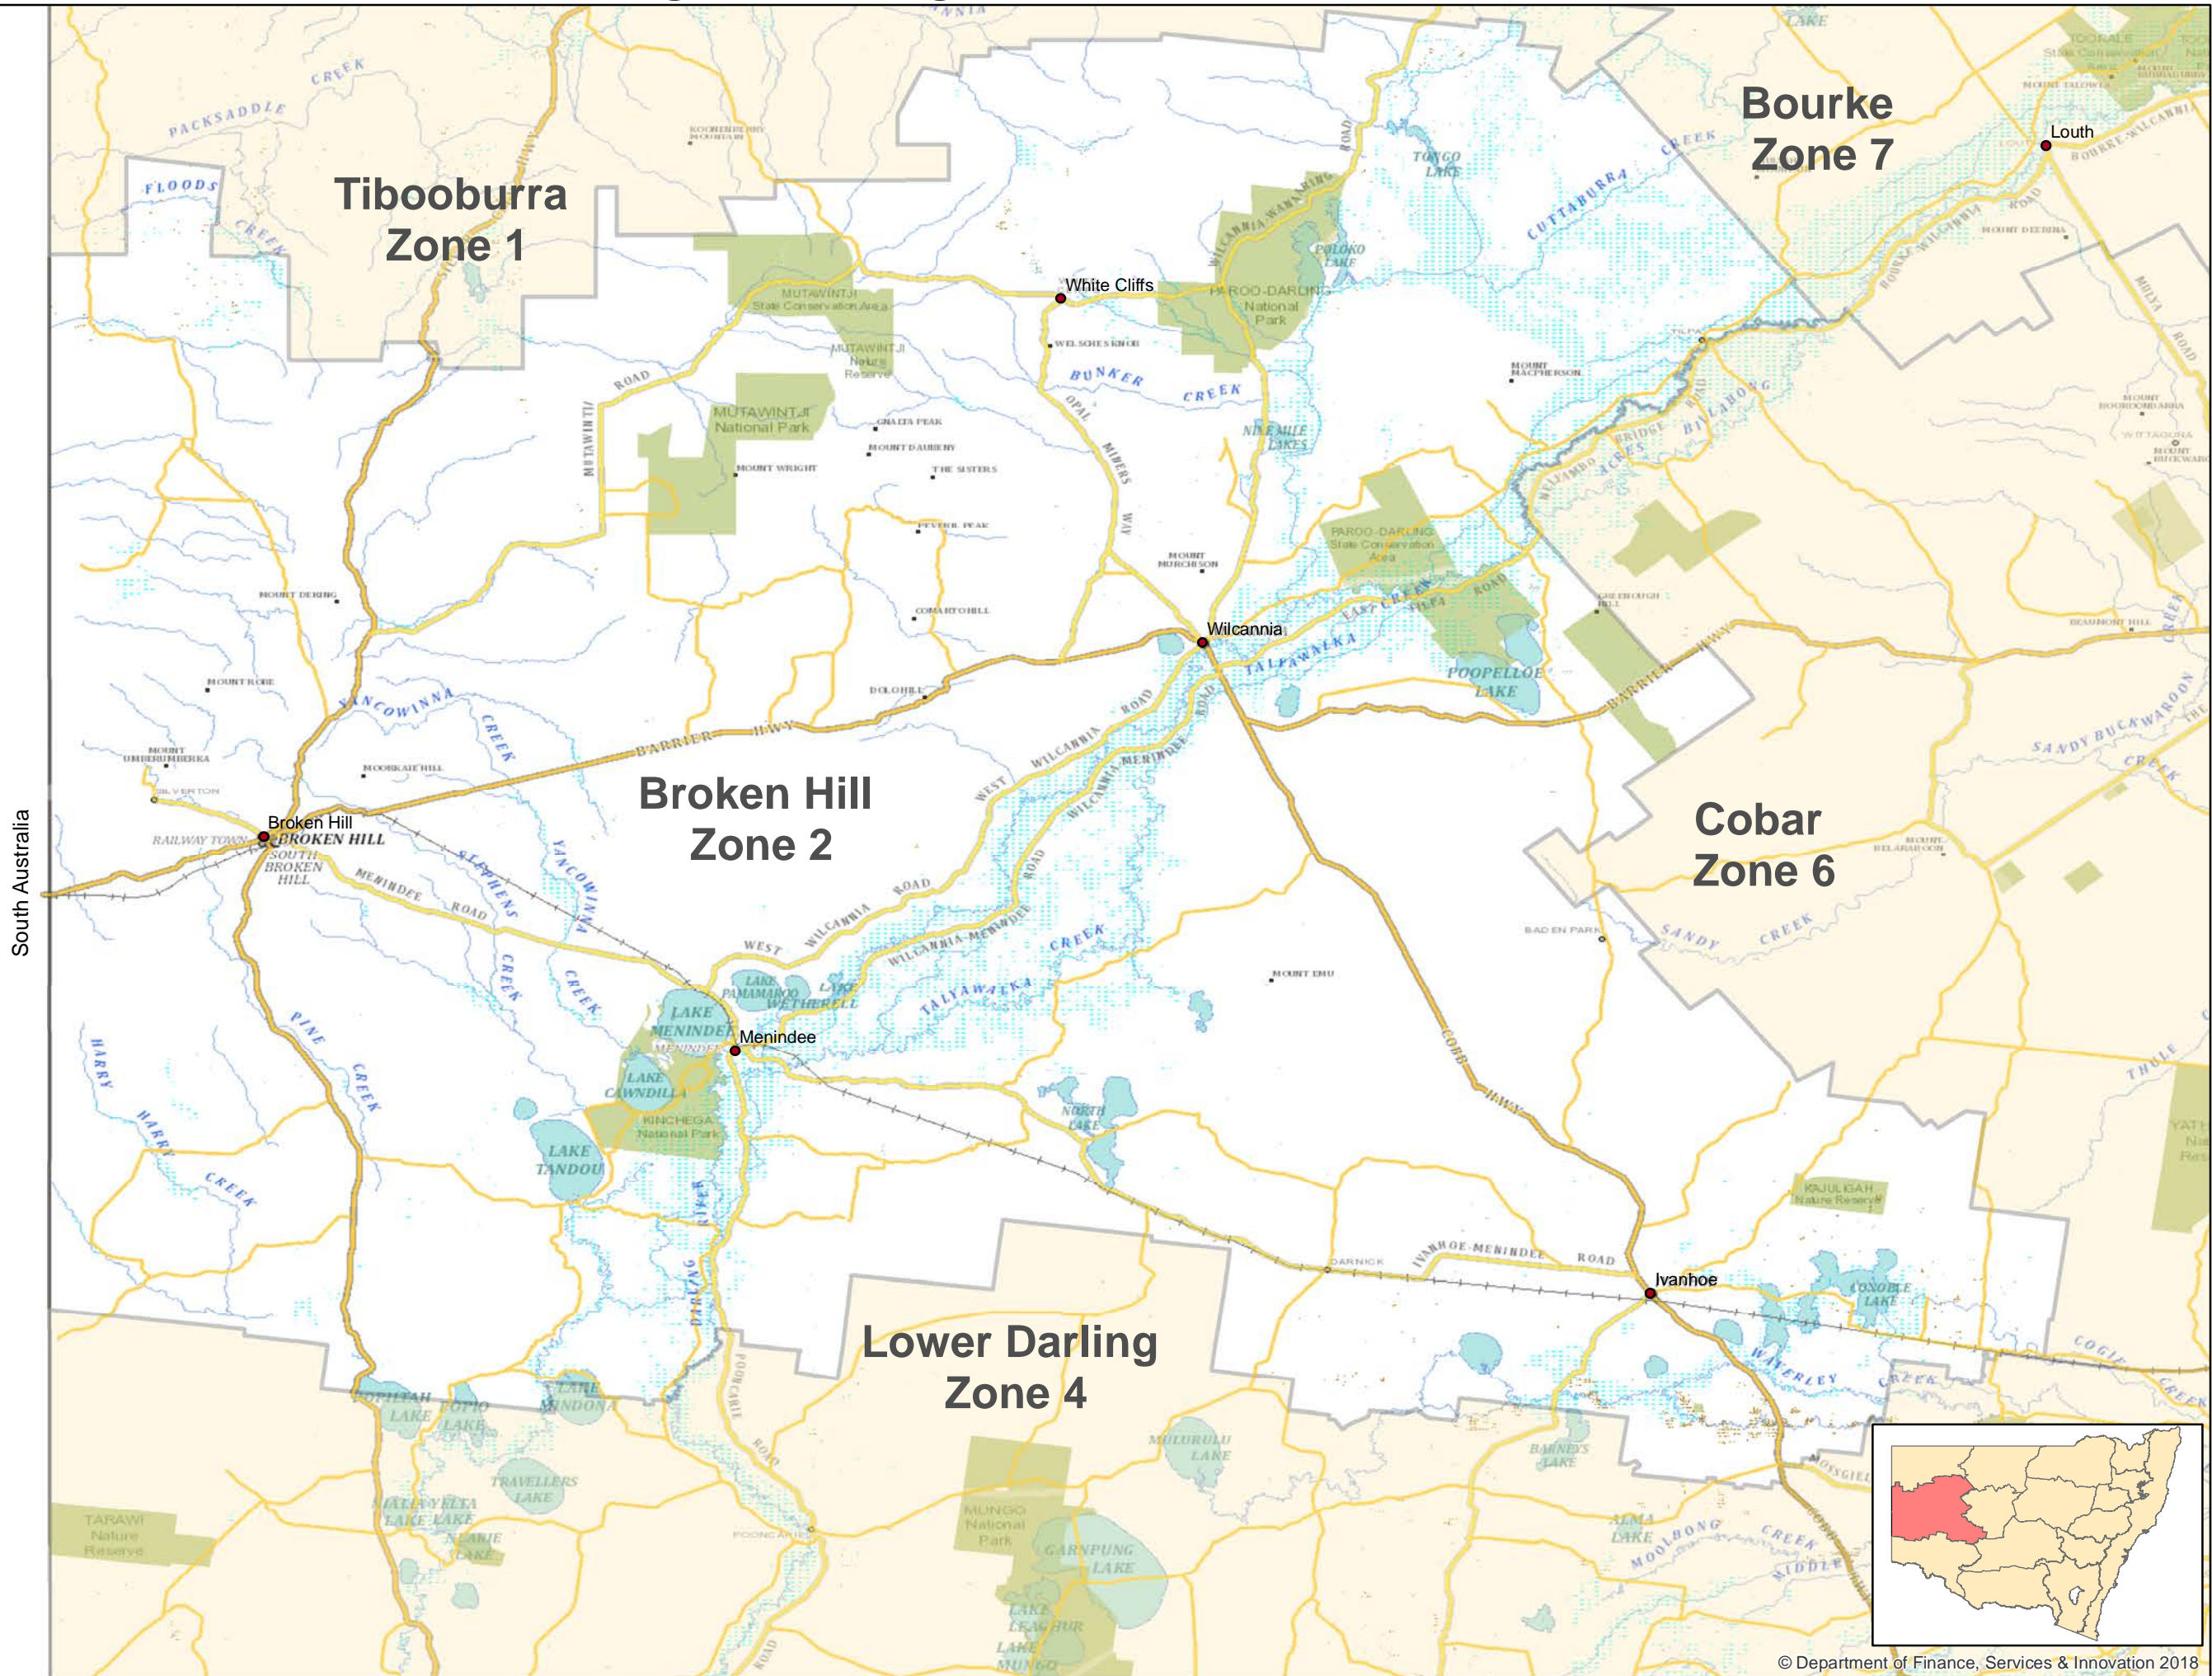

NSW Kangaroo Management Zones 2020 - Zone 2 Broken Hill

South Australia